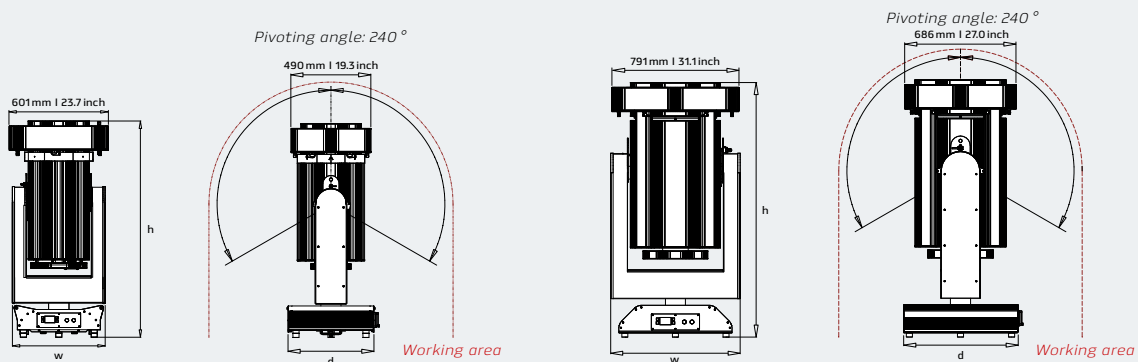

Easy replacement of the front cover for convert the FALCON® BEAM colour 3,000 W into a FALCON® FLOWER colour.

Dimensions 3,000 W

h: 1,314 mm | 51.7 inch
w: 564 mm | 22.2 inch
d: 528 mm | 20.8 inch

Dimensions 7,000 W

h: 1,585 mm | 62.4 inch
w: 806 mm | 31.7 inch
d: 706 mm | 27.8 inch

Technical specifications	FALCON® BEAM colour 3,000 W	FALCON® BEAM colour 7,000 W
Lamp		
Type	OSRAM XBO® 3,000 W	OSRAM: XBO® 7,000 W or Xstage® 7,000 W
Colour temperature	6,000 K	
Colour changer system		
Colour changer	Gel scroller with up to 18 single colours	Gel scroller with up to 13 single colours
Reflector		
Material	Nickel with high-precision electro-shaped rhodium/dichroic coating	Nickel with high-precision electro-shaped rhodium/dichroic coating
Diameter	320 mm / 12.6 inch	460 mm / 18.1 inch
Function		
Main functions	Lamp on / off, hot strike, electronic dimmer, electronic / mechanical strobe, douser, zoom, pan / tilt movement 16 bit, reset, colour changer	
Movement	Pan = 500 °, tilt = 240 °	
Control		
Standard DMX protocol	DMX 512 in / out	
DMX channels	13	
Power		
System	Built-in electronic power supply	
Input power (other input voltages on request)	230 VAC 50 Hz, balanced 18.0 A 1-phase	400 VAC 50 Hz, balanced 18.0 A 3-phase
Max. tolerances	+ 5 % / - 5 %	
Power consumption	4,000 W, cos ϕ > 0.98	8,000 W, cos ϕ > 0.98
Temperature		
Operating temperature	- 15 °C up to + 42 °C, non-condensed; 5 °F up to 107.6 °F, non-condensed	
Housing		
Material	Non-corrosive aluminium / stainless steel	
Colour	Standard colour: black, matt, RAL 9005; other RAL-tones possible	
Protection		
Protection rating	IP 54	
Specifications (touring)		
Dimensions h x w x d	1,314 x 564 x 528 mm; 51.7 x 22.2 x 20.8 inch	1,585 x 806 x 706 mm; 62.4 x 31.7 x 27.8 inch
Weight (standard, without clamps and safety chain)	129 kg (284.4 lb) Clamps and safety chain: 4 kg (8.8 lb)	220 kg (485.0 lb) Clamps and safety chain: 20 kg (44.1 lb)