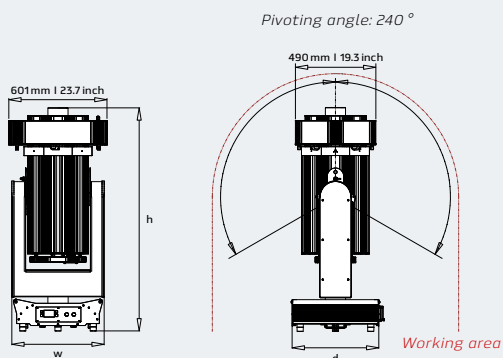

Dimensions 3,000 W

h: 1,362 mm | 53.6 inch
w: 564 mm | 22.2 inch
d: 528 mm | 20.8 inch

Technical specifications	FALCON® FLOWER colour 3,000 W
Lamp	
Type	OSRAM XBO® 3,000 W
Colour temperature	6,000 K
Colour changer system	
Colour changer	Gel scroller with up to 18 single colours
Reflector	
Type	Special developed multi-beam reflector, 30/36 special surface-coated mirrors
Function	
Main functions	Lamp on/off, hot strike, electronic dimmer, electronic/mechanical strobe, mechanical douser, pan/tilt movement 16 bit, reset, colour changer, reflector rotation
Movement	Pan = 500 °, tilt = 240 °
Control	
Standard DMX protocol	DMX 512 in / out
DMX channels	13
Power	
System	Built-in electronic power supply
Input power (other input voltages on request)	230 VAC 50 Hz, balanced 18.0 A 1-phase
Max. tolerances	+ 5 % / - 5 %
Power consumption	4,000 W, cos ϕ > 0.98
Temperature	
Operating temperature	-15 °C up to +42 °C, non-condensed; 5 °F up to 107.6 °F, non-condensed
Housing	
Material	Non-corrosive aluminium / stainless steel
Colour	Standard colour: black, matt, RAL 9005; other RAL-tones possible
Protection	
Protection rating	IP 54
Specifications	
Dimensions h x w x d	1,362 x 564 x 528 mm; 53.6 x 22.2 x 20.8 inch
Weight	128 kg (282.2 lb) Clamps and safety chain: 4 kg (8.8 lb)